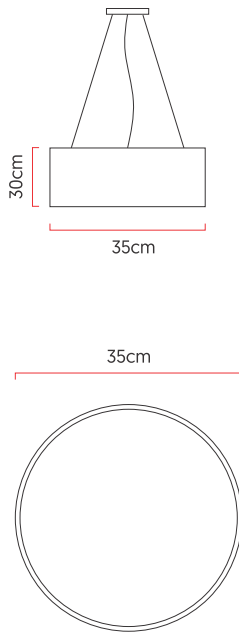

Finishing options

	01 Wood Imbuia		02 Wood Freijo
	03 Wood Walnut		04 Wood Teak
	05 Wood Pine		06 Wood Ebano
	07 Wood Ebano Macassar		08 Wood Platinum
	09 Wood Rovere		10 Wood Linear Walnut
	11 Wood Cinamomo		12 Wood Ironwood