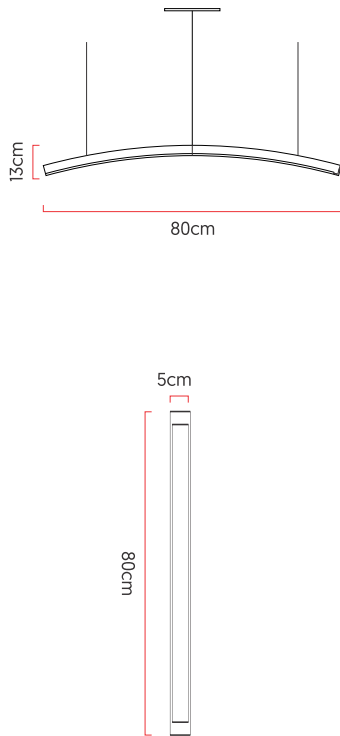

Reference: 900
 Line: Led
 Category: Pendant
 Description: Pendant Led REF 900
 Dimensions:
 • Height: 3.15in (8cm)
 • Width: 31.5in (80cm)
 • Length: 1.97in (5cm)

Weight: 1.200g
 Material: Natural wood veneer, MDF, Acrylic, Steel cables

Integrated LED strip 1x driver housed in the canopy or ceiling
 Color Temperature: 3000K
 CRI: 90
 Luminous flux: 1144 lm
 Delivered lumens: 539 lm
 Total power: 15w
 Input Voltage: 110V - 220V
 Input Frequency: 60 Hz
 Insulation: Class II

Standard support cables 79inch [other measures contact us]

Finishing options

	01 Wood Imbuia		02 Wood Freijo
	03 Wood Walnut		04 Wood Teak
	05 Wood Pine		06 Wood Ebano
	07 Wood Ebano Macassar		08 Wood Platinum
	09 Wood Rovere		10 Wood Linear Walnut
	11 Wood Cinamomo		12 Wood Ironwood