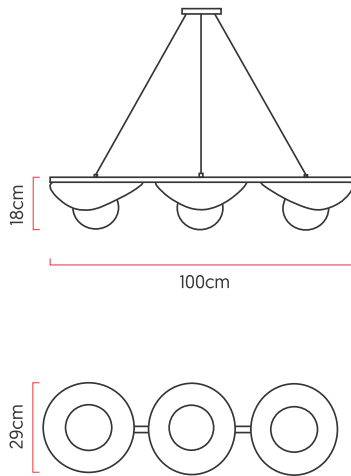

Finishing options

	01 Wood Imbuia		02 Wood Freijo
	03 Wood Walnut		04 Wood Teak
	05 Wood Pine		06 Wood Ebano
	07 Wood Ebano Macassar		08 Wood Platinum
	09 Wood Rovere		10 Wood Linear Walnut
	11 Wood Cinamomo		12 Wood Ironwood