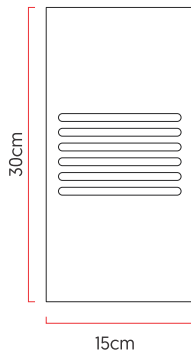

Finishing options

	01 Wood Imbuia		02 Wood Freijo
	03 Wood Walnut		04 Wood Teak
	05 Wood Pine		06 Wood Ebano
	07 Wood Ebano Macassar		08 Wood Platinum
	09 Wood Rovere		10 Wood Linear Walnut
	11 Wood Cinamomo		12 Wood Ironwood