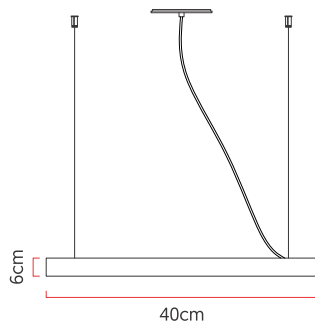

Finishing options

	01 Wood Imbuia		02 Wood Freijo
	03 Wood Walnut		04 Wood Teak
	05 Wood Pine		06 Wood Ebano
	07 Wood Ebano Macassar		08 Wood Platinum
	09 Wood Rovere		10 Wood Linear Walnut
	11 Wood Cinamomo		12 Wood Ironwood