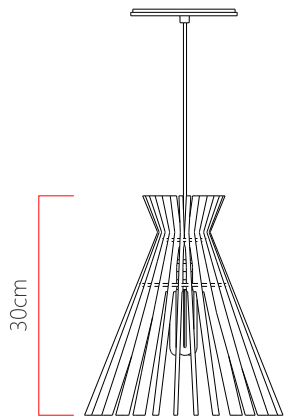

Finishing options

	01 Wood Imbuia		02 Wood Freijo
	03 Wood Walnut		04 Wood Teak
	05 Wood Pine		06 Wood Ebano
	07 Wood Ebano Macassar		08 Wood Platinum
	09 Wood Rovere		10 Wood Linear Walnut
	11 Wood Cinamomo		12 Wood Ironwood