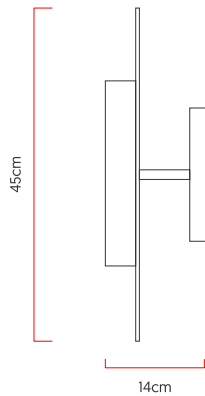

Reference: AR165
 Line: Stone
 Category: Wall
 Description: Wall Stone REF AR165
 Dimensions:
 • Length: 5.51in [14cm]
 • Diameter: 17.72in [45cm]

Weight: 0.000g
 Material: Natural wood veneer, MDF, Acrylic, Carbon steel, Stone blade

Integrated LED strip 1x driver housed in the luminaire
 Color Temperature: 3000K
 CRI: 90
 Luminous flux: 940 lm
 Delivered lumens: 470 lm
 Total power: 25w
 Input Voltage: 110V - 220V
 Input Frequency: 60 Hz
 Insulation: Class II