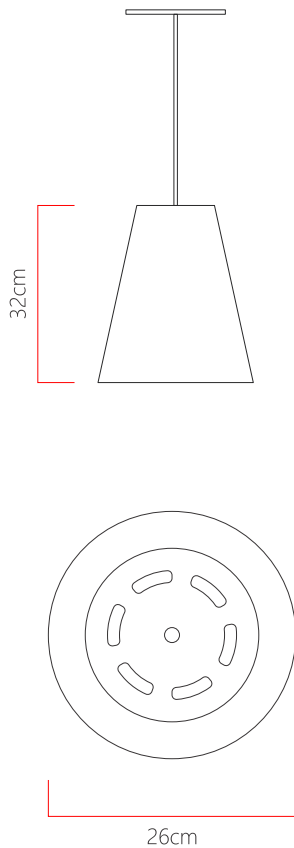

Finishing options

	01 Wood Imbuia		02 Wood Freijo
	03 Wood Walnut		04 Wood Teak
	05 Wood Pine		06 Wood Ebano
	07 Wood Ebano Macassar		08 Wood Platinum
	09 Wood Rovere		10 Wood Linear Walnut
	11 Wood Cinamomo		12 Wood Ironwood