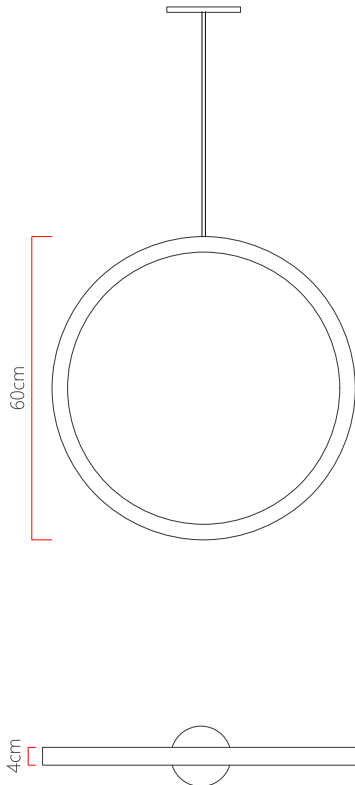

Reference: 5005  
 Line: Led  
 Category: Pendant  
 Description: Pendant Led REF 5005  
 Dimensions:  
 • Length: 1.57in [4cm]  
 • Diameter: 23.62in [60cm]

Weight: 1.600g  
 Material: Natural wood veneer, MDF, Acrylic, Steel cables

Integrated LED strip 1x driver housed in the canopy or ceiling  
 Color Temperature: 3000K  
 CRI: 90  
 Luminous flux: 2696 lm  
 Delivered lumens: 1348 lm  
 Total power: 36w  
 Input Voltage: 110V - 220V  
 Input Frequency: 60 Hz  
 Insulation: Class II

Standard support cables 79inch (other measures contact us)

Finishing options

	01 Wood Imbuia		02 Wood Freijo
	03 Wood Walnut		04 Wood Teak
	05 Wood Pine		06 Wood Ebano
	07 Wood Ebano Macassar		08 Wood Platinum
	09 Wood Rovere		10 Wood Linear Walnut
	11 Wood Cinamomo		12 Wood Ironwood