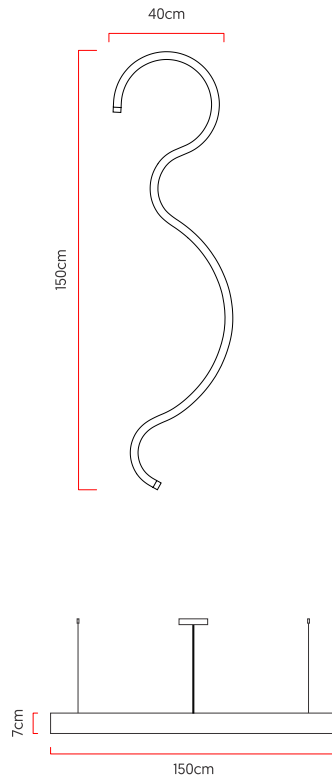

Reference: 1095
 Line: Slim
 Category: Pendant
 Description: Pendant Slim REF 1095
 Dimensions:
 • Height: 2.76in [7cm]
 • Width: 59.06in [150cm]
 • Length: 15.75in [40cm]

Weight: 0.000g
 Material: Natural wood veneer, MDF, Steel cables, Silicone

Integrated LED strip 1x driver housed in the canopy or ceiling
 Color Temperature: 3000K
 CRI: 90
 Luminous flux: 2516 lm
 Delivered lumens: 1185 lm
 Total power: 40w
 Input Voltage: 110V - 220V
 Input Frequency: 60 Hz
 Insulation: Class II

Standard support cables 79inch [other measures contact us]

Finishing options

	01 Wood Imbuia		02 Wood Freijo
	03 Wood Walnut		04 Wood Teak
	05 Wood Pine		06 Wood Ebano
	07 Wood Ebano Macassar		08 Wood Platinum
	09 Wood Rovere		10 Wood Linear Walnut
	11 Wood Cinamomo		12 Wood Ironwood