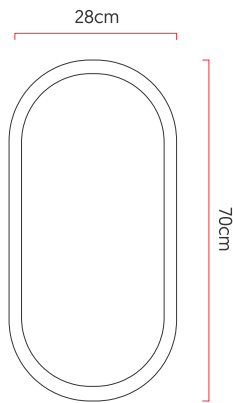

Reference: 886
 Line: Led
 Category: Pendant
 Description: Pendant Led REF 886
 Dimensions:
 • Height: 1.57in [4cm]
 • Width: 27.56in [70cm]
 • Length: 11.02in [28cm]

Weight: 2.170g
 Material: Natural wood veneer, MDF, Acrylic, Steel cables

Integrated LED strip 1x driver housed in the canopy or ceiling
 Color Temperature: 3000K
 CRI: 90
 Luminous flux: 2431 lm
 Delivered lumens: 1145 lm
 Total power: 32w
 Input Voltage: 110V - 220V
 Input Frequency: 60 Hz
 Insulation: Class II

Standard support cables 79inch [other measures contact us]

Finishing options

- | | | | |
|---|---------------------------|---|--------------------------|
|  | 01
Wood Imbuia |  | 02
Wood Freijo |
|  | 03
Wood Walnut |  | 04
Wood Teak |
|  | 05
Wood Pine |  | 06
Wood Ebano |
|  | 07
Wood Ebano Macassar |  | 08
Wood Platinum |
|  | 09
Wood Rovere |  | 10
Wood Linear Walnut |
|  | 11
Wood Cinamomo |  | 12
Wood Ironwood |