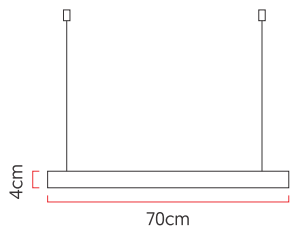

Finishing options

	01 Wood Imbuia		02 Wood Freijo
	03 Wood Walnut		04 Wood Teak
	05 Wood Pine		06 Wood Ebano
	07 Wood Ebano Macassar		08 Wood Platinum
	09 Wood Rovere		10 Wood Linear Walnut
	11 Wood Cinamomo		12 Wood Ironwood