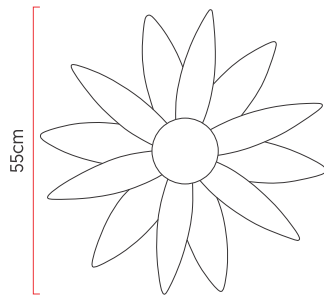

Finishing options

	01 Wood Imbuia		02 Wood Freijo
	03 Wood Walnut		04 Wood Teak
	05 Wood Pine		06 Wood Ebano
	07 Wood Ebano Macassar		08 Wood Platinum
	09 Wood Rovere		10 Wood Linear Walnut
	11 Wood Cinamomo		12 Wood Ironwood