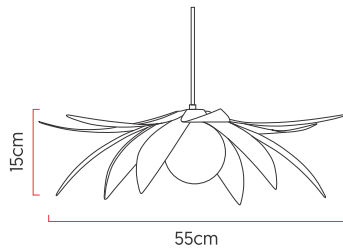

Finishing options

	01 Wood Imbuia		02 Wood Freijo
	03 Wood Walnut		04 Wood Teak
	05 Wood Pine		06 Wood Ebano
	07 Wood Ebano Macassar		08 Wood Platinum
	09 Wood Rovere		10 Wood Linear Walnut
	11 Wood Cinamomo		12 Wood Ironwood