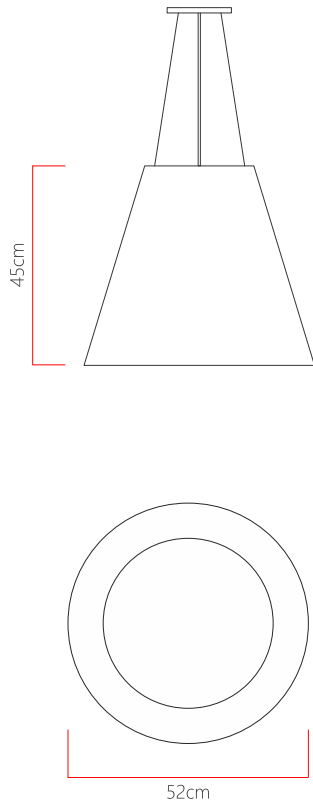

Finishing options

	01 Wood Imbuia		02 Wood Freijo
	03 Wood Walnut		04 Wood Teak
	05 Wood Pine		06 Wood Ebano
	07 Wood Ebano Macassar		08 Wood Platinum
	09 Wood Rovere		10 Wood Linear Walnut
	11 Wood Cinamomo		12 Wood Ironwood