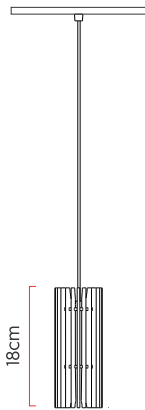

Reference: L121  
 Line: Batten  
 Category: Pendant  
 Description: Pendant Batten REF L121  
 Dimensions:  
 • Height: 7.09in [18cm]  
 • Diameter: 3.15in [8cm]

Weight: 1.200g  
 Material: Natural wood veneer

Socket: GU10 MR16 1x bulbs not included  
 Color Temperature: According to the bulb  
 CRI: According to the bulb  
 Luminous Flux: According to the bulb  
 Delivered Lumens: According to the bulb  
 Total Power: According to the bulb

Input Voltage: 110V - 220V  
 Input Frequency: 60 Hz  
 Insulation: Class II  
 Use of incandescent bulbs is prohibited

Standard support cables 79inch (other measures contact us)

Finishing options

- |   |                           |   |                          |
|---|---------------------------|---|--------------------------|
|  | 01<br>Wood Imbuia         |  | 02<br>Wood Freijo        |
|  | 03<br>Wood Walnut         |  | 04<br>Wood Teak          |
|  | 05<br>Wood Pine           |  | 06<br>Wood Ebano         |
|  | 07<br>Wood Ebano Macassar |  | 08<br>Wood Platinum      |
|  | 09<br>Wood Rovere         |  | 10<br>Wood Linear Walnut |
|  | 11<br>Wood Cinamomo       |  | 12<br>Wood Ironwood      |