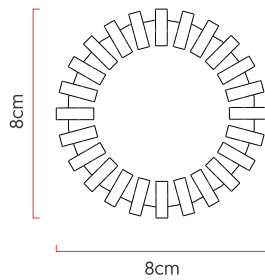

Finishing options

	01 Wood Imbuia		02 Wood Freijo
	03 Wood Walnut		04 Wood Teak
	05 Wood Pine		06 Wood Ebano
	07 Wood Ebano Macassar		08 Wood Platinum
	09 Wood Rovere		10 Wood Linear Walnut
	11 Wood Cinamomo		12 Wood Ironwood