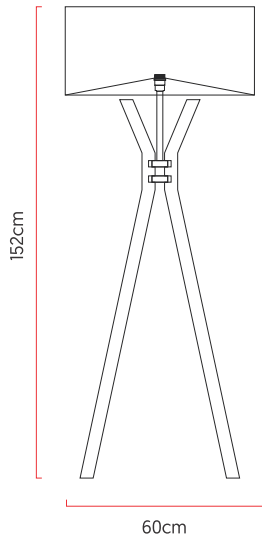

Finishing options

	01 Wood Imbuia		02 Wood Freijo
	03 Wood Walnut		04 Wood Teak
	05 Wood Pine		06 Wood Ebano
	07 Wood Ebano Macassar		08 Wood Platinum
	09 Wood Rovere		10 Wood Linear Walnut
	11 Wood Cinamomo		12 Wood Ironwood