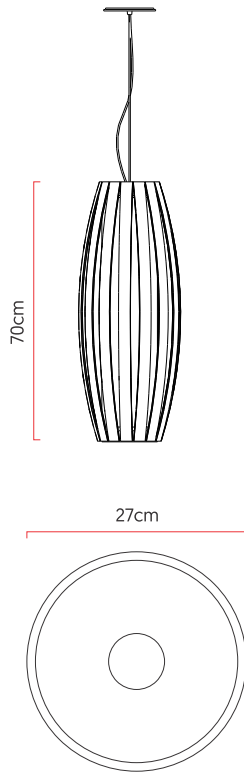

Finishing options

	01 Wood Imbuia		02 Wood Freijo
	03 Wood Walnut		04 Wood Teak
	05 Wood Pine		06 Wood Ebano
	07 Wood Ebano Macassar		08 Wood Platinum
	09 Wood Rovere		10 Wood Linear Walnut
	11 Wood Cinamomo		12 Wood Ironwood