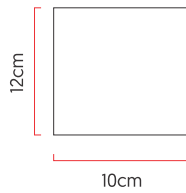

Finishing options

	01 Wood Imbuia		02 Wood Freijo
	03 Wood Walnut		04 Wood Teak
	05 Wood Pine		06 Wood Ebano
	07 Wood Ebano Macassar		08 Wood Platinum
	09 Wood Rovere		10 Wood Linear Walnut
	11 Wood Cinamomo		12 Wood Ironwood