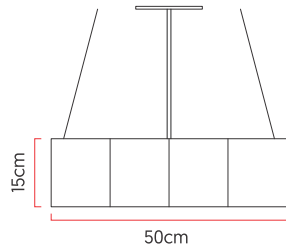

Finishing options

	01 Wood Imbuia		02 Wood Freijo
	03 Wood Walnut		04 Wood Teak
	05 Wood Pine		06 Wood Ebano
	07 Wood Ebano Macassar		08 Wood Platinum
	09 Wood Rovere		10 Wood Linear Walnut
	11 Wood Cinamomo		12 Wood Ironwood