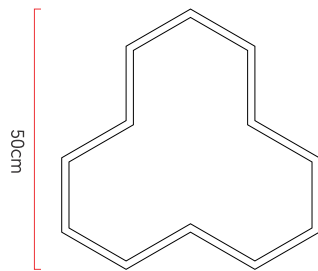

Finishing options

	01 Wood Imbuia		02 Wood Freijo
	03 Wood Walnut		04 Wood Teak
	05 Wood Pine		06 Wood Ebano
	07 Wood Ebano Macassar		08 Wood Platinum
	09 Wood Rovere		10 Wood Linear Walnut
	11 Wood Cinamomo		12 Wood Ironwood