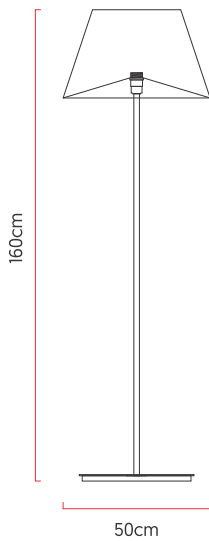

Finishing options

	01 Wood Imbuia		02 Wood Freijo
	03 Wood Walnut		04 Wood Teak
	05 Wood Pine		06 Wood Ebano
	07 Wood Ebano Macassar		08 Wood Platinum
	09 Wood Rovere		10 Wood Linear Walnut
	11 Wood Cinamomo		12 Wood Ironwood