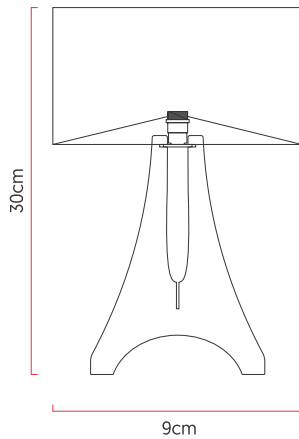

Finishing options

	01 Wood Imbuia		02 Wood Freijo
	03 Wood Walnut		04 Wood Teak
	05 Wood Pine		06 Wood Ebano
	07 Wood Ebano Macassar		08 Wood Platinum
	09 Wood Rovere		10 Wood Linear Walnut
	11 Wood Cinamomo		12 Wood Ironwood