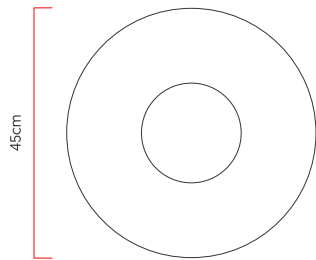

Reference: AR175
 Line: Stone
 Category: Wall
 Description: Wall Stone REF AR175
 Dimensions:
 • Length: 5.51in (14cm)
 • Diameter: 17.72in (45cm)

Weight: 0.000g
 Material: Natural wood veneer, MDF, Acrylic, Carbon steel, Stone blade

Integrated LED strip 1x driver housed in the luminaire
 Color Temperature: 3000K
 CRI: 90
 Luminous flux: 940 lm
 Delivered lumens: 470 lm
 Total power: 25w
 Input Voltage: 110V - 220V
 Input Frequency: 60 Hz
 Insulation: Class II