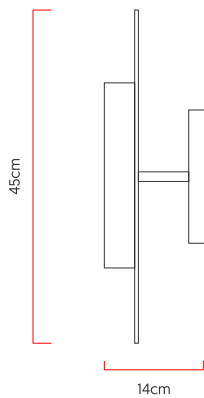

Reference: AR175
 Line: Stone
 Category: Wall
 Description: Wall Stone REF AR175
 Dimensions:
 • Length: 5.51in (14cm)
 • Diameter: 17.72in (45cm)

Weight: 0.000g
 Material: Natural wood veneer, MDF, Acrylic, Carbon steel, Stone blade

Integrated LED strip 1x driver housed in the luminaire
 Color Temperature: 3000K
 CRI: 90
 Luminous flux: 940 lm
 Delivered lumens: 470 lm
 Total power: 25w
 Input Voltage: 110V - 220V
 Input Frequency: 60 Hz
 Insulation: Class II