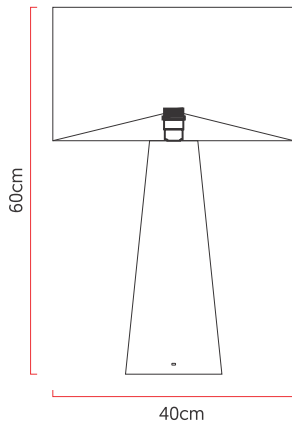

Finishing options

	01 Wood Imbuia		02 Wood Freijo
	03 Wood Walnut		04 Wood Teak
	05 Wood Pine		06 Wood Ebano
	07 Wood Ebano Macassar		08 Wood Platinum
	09 Wood Rovere		10 Wood Linear Walnut
	11 Wood Cinamomo		12 Wood Ironwood