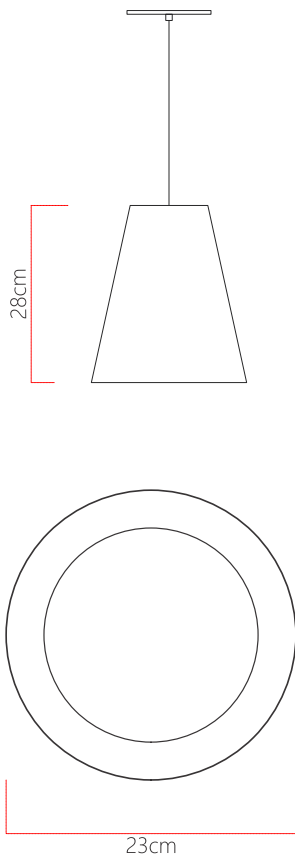

Finishing options

	01 Wood Imbuia		02 Wood Freijo
	03 Wood Walnut		04 Wood Teak
	05 Wood Pine		06 Wood Ebano
	07 Wood Ebano Macassar		08 Wood Platinum
	09 Wood Rovere		10 Wood Linear Walnut
	11 Wood Cinamomo		12 Wood Ironwood