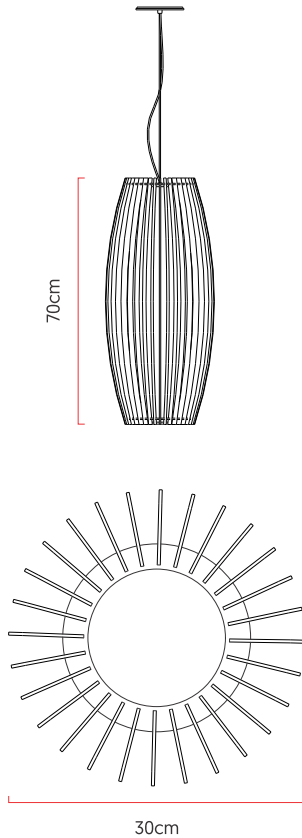

Finishing options

	01 Wood Imbuia		02 Wood Freijo
	03 Wood Walnut		04 Wood Teak
	05 Wood Pine		06 Wood Ebano
	07 Wood Ebano Macassar		08 Wood Platinum
	09 Wood Rovere		10 Wood Linear Walnut
	11 Wood Cinamomo		12 Wood Ironwood