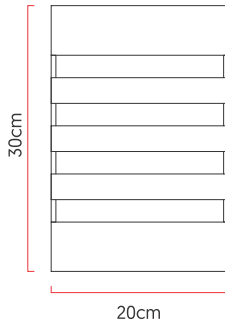

Finishing options

	01 Wood Imbuia		02 Wood Freijo
	03 Wood Walnut		04 Wood Teak
	05 Wood Pine		06 Wood Ebano
	07 Wood Ebano Macassar		08 Wood Platinum
	09 Wood Rovere		10 Wood Linear Walnut
	11 Wood Cinamomo		12 Wood Ironwood