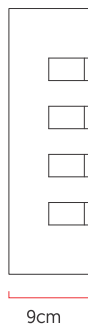

Finishing options

	01 Wood Imbuia		02 Wood Freijo
	03 Wood Walnut		04 Wood Teak
	05 Wood Pine		06 Wood Ebano
	07 Wood Ebano Macassar		08 Wood Platinum
	09 Wood Rovere		10 Wood Linear Walnut
	11 Wood Cinamomo		12 Wood Ironwood