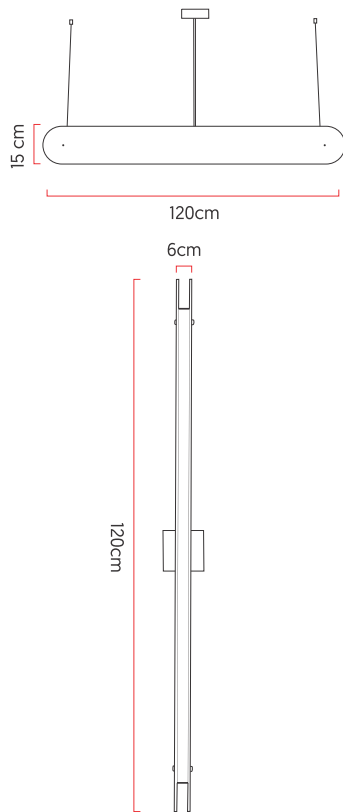

Reference: 372
 Line: Scala
 Category: Pendant
 Description: Pendant Scala REF 372
 Dimensions:
 • Height: 5.91in [15cm]
 • Width: 47.24in [120cm]
 • Length: 1.57in [4cm]

Weight: 3.000g
 Material: Natural wood veneer, MDF, Acrylic, Steel cables, Carbon steel

Integrated LED strip 1x driver housed in the canopy or ceiling
 Color Temperature: 3000K
 CRI: 90
 Luminous flux: 1573 lm
 Delivered lumens: 741 lm
 Total power: 21w
 Input Voltage: 110V - 220V
 Input Frequency: 60 Hz
 Insulation: Class II

Standard support cables 79inch [other measures contact us]

Finishing options

	01 Wood Imbuia		02 Wood Freijo
	03 Wood Walnut		04 Wood Teak
	05 Wood Pine		06 Wood Ebano
	07 Wood Ebano Macassar		08 Wood Platinum
	09 Wood Rovere		10 Wood Linear Walnut
	11 Wood Cinamomo		12 Wood Ironwood