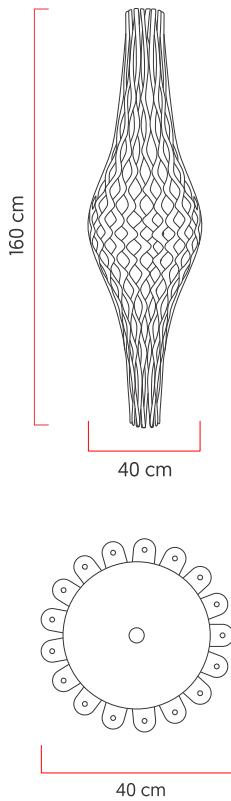

Finishing options

	01 Wood Imbuia		02 Wood Freijo
	03 Wood Walnut		04 Wood Teak
	05 Wood Pine		06 Wood Ebano
	07 Wood Ebano Macassar		08 Wood Platinum
	09 Wood Rovere		10 Wood Linear Walnut
	11 Wood Cinamomo		12 Wood Ironwood