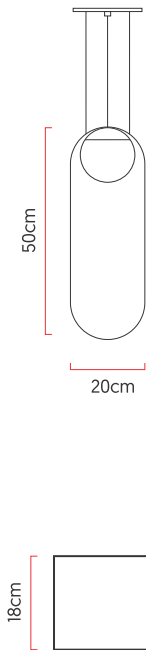

Finishing options

	01 Wood Imbuia		02 Wood Freijo
	03 Wood Walnut		04 Wood Teak
	05 Wood Pine		06 Wood Ebano
	07 Wood Ebano Macassar		08 Wood Platinum
	09 Wood Rovere		10 Wood Linear Walnut
	11 Wood Cinamomo		12 Wood Ironwood