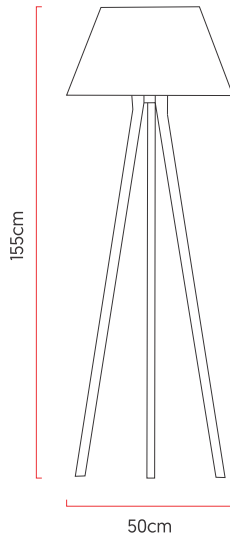

Finishing options

	01 Wood Imbuia		02 Wood Freijo
	03 Wood Walnut		04 Wood Teak
	05 Wood Pine		06 Wood Ebano
	07 Wood Ebano Macassar		08 Wood Platinum
	09 Wood Rovere		10 Wood Linear Walnut
	11 Wood Cinamomo		12 Wood Ironwood