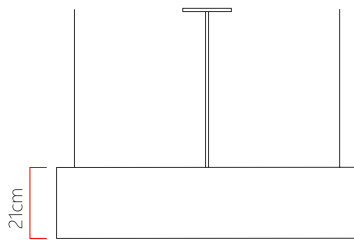

Finishing options

	01 Wood Imbuia		02 Wood Freijo
	03 Wood Walnut		04 Wood Teak
	05 Wood Pine		06 Wood Ebano
	07 Wood Ebano Macassar		08 Wood Platinum
	09 Wood Rovere		10 Wood Linear Walnut
	11 Wood Cinamomo		12 Wood Ironwood