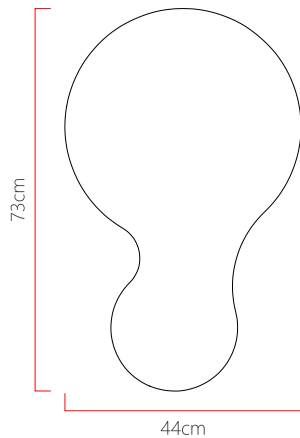

Finishing options

	01 Wood Imbuia		02 Wood Freijo
	03 Wood Walnut		04 Wood Teak
	05 Wood Pine		06 Wood Ebano
	07 Wood Ebano Macassar		08 Wood Platinum
	09 Wood Rovere		10 Wood Linear Walnut
	11 Wood Cinamomo		12 Wood Ironwood