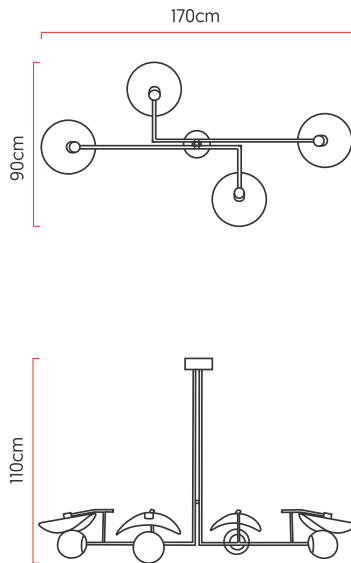

Finishing options

	01 Wood Imbuia		02 Wood Freijo
	03 Wood Walnut		04 Wood Teak
	05 Wood Pine		06 Wood Ebano
	07 Wood Ebano Macassar		08 Wood Platinum
	09 Wood Rovere		10 Wood Linear Walnut
	11 Wood Cinamomo		12 Wood Ironwood