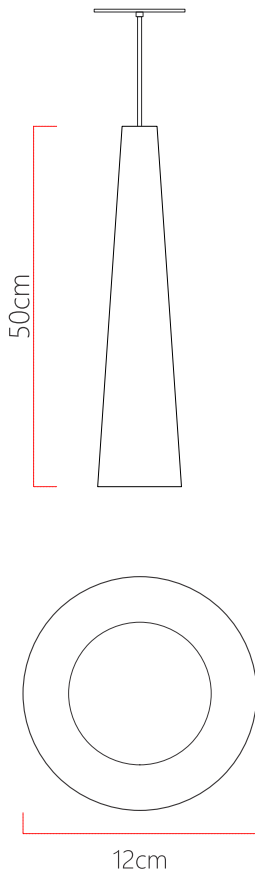

Finishing options

	01 Wood Imbuia		02 Wood Freijo
	03 Wood Walnut		04 Wood Teak
	05 Wood Pine		06 Wood Ebano
	07 Wood Ebano Macassar		08 Wood Platinum
	09 Wood Rovere		10 Wood Linear Walnut
	11 Wood Cinamomo		12 Wood Ironwood