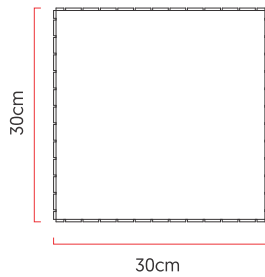

Finishing options

01
Wood Imbuia

02
Wood Freijo

03
Wood Walnut

04
Wood Teak

05
Wood Pine

06
Wood Ebano

07
Wood Ebano Macassar

08
Wood Platinum

09
Wood Rovere

10
Wood Linear Walnut

11
Wood Cinamomo

12
Wood Ironwood