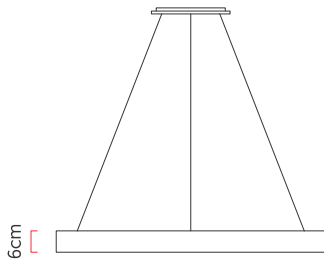

Finishing options

	01 Wood Imbuia		02 Wood Freijo
	03 Wood Walnut		04 Wood Teak
	05 Wood Pine		06 Wood Ebano
	07 Wood Ebano Macassar		08 Wood Platinum
	09 Wood Rovere		10 Wood Linear Walnut
	11 Wood Cinamomo		12 Wood Ironwood