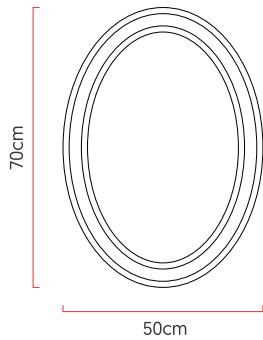

Finishing options

	01 Wood Imbuia		02 Wood Freijo
	03 Wood Walnut		04 Wood Teak
	05 Wood Pine		06 Wood Ebano
	07 Wood Ebano Macassar		08 Wood Platinum
	09 Wood Rovere		10 Wood Linear Walnut
	11 Wood Cinamomo		12 Wood Ironwood