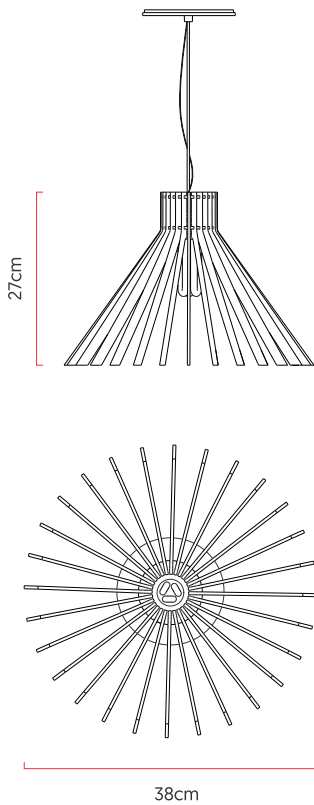

Finishing options

	01 Wood Imbuia		02 Wood Freijo
	03 Wood Walnut		04 Wood Teak
	05 Wood Pine		06 Wood Ebano
	07 Wood Ebano Macassar		08 Wood Platinum
	09 Wood Rovere		10 Wood Linear Walnut
	11 Wood Cinamomo		12 Wood Ironwood