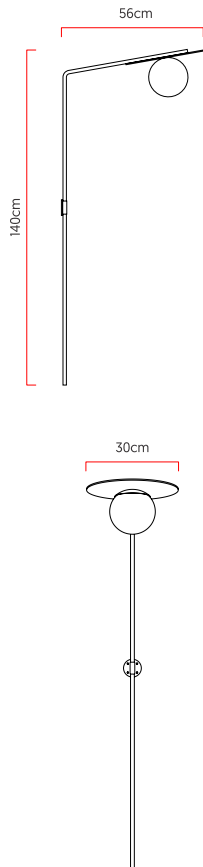

Reference: AR50  
 Line: Orb  
 Category: Wall  
 Description: Wall Orb REF AR50  
 Dimensions:  
 • Height: 55.12in [140cm]  
 • Width: 11.81in [30cm]  
 • Length: 22.05in [56cm]

Weight: 0.000g  
 Material: Natural wood veneer, MDF, Carbon steel, Glass

Socket: E27 1x (25W max. each) Fluorescent or LED bulbs not included  
 Color Temperature: According to the bulb  
 CRI: According to the bulb  
 Luminous Flux: According to the bulb  
 Delivered Lumens: According to the bulb  
 Total Power: According to the bulb

Input Voltage: 110V - 220V  
 Input Frequency: 60 Hz  
 Insulation: Class II  
 Use of incandescent bulbs is prohibited

Globo de vidro de 15cm de diâmetro

Finishing options

	01 Wood Imbuia		02 Wood Freijo
	03 Wood Walnut		04 Wood Teak
	05 Wood Pine		06 Wood Ebano
	07 Wood Ebano Macassar		08 Wood Platinum
	09 Wood Rovere		10 Wood Linear Walnut
	11 Wood Cinamomo		12 Wood Ironwood