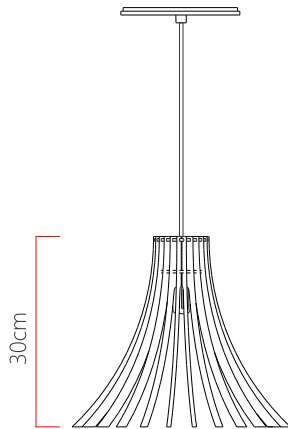

Finishing options

	01 Wood Imbuia		02 Wood Freijo
	03 Wood Walnut		04 Wood Teak
	05 Wood Pine		06 Wood Ebano
	07 Wood Ebano Macassar		08 Wood Platinum
	09 Wood Rovere		10 Wood Linear Walnut
	11 Wood Cinamomo		12 Wood Ironwood