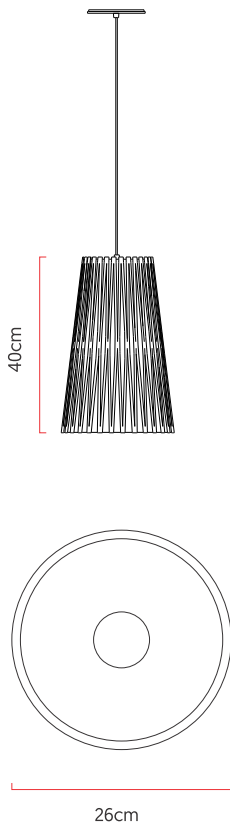

Finishing options

	01 Wood Imbuia		02 Wood Freijo
	03 Wood Walnut		04 Wood Teak
	05 Wood Pine		06 Wood Ebano
	07 Wood Ebano Macassar		08 Wood Platinum
	09 Wood Rovere		10 Wood Linear Walnut
	11 Wood Cinamomo		12 Wood Ironwood