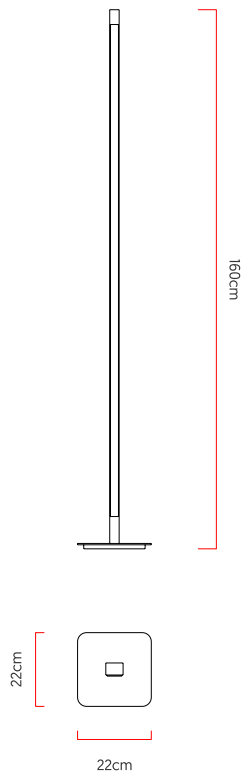

Reference: 5495  
 Line: Slim  
 Category: Floor  
 Description: Floor Slim REF 5495  
 Dimensions:  
 • Height: 62.99in [160cm]  
 • Width: 8.66in [22cm]  
 • Length: 8.66in [22cm]

Weight: 2.500g  
 Material: Natural wood veneer, MDF, Silicone

Integrated LED strip 1x driver housed in the luminaire or external  
 Color Temperature: 3000K  
 CRI: 90  
 Luminous flux: 1716 lm  
 Delivered lumens: 808 lm  
 Total power: 25w  
 Input Voltage: 110V - 220V  
 Input Frequency: 60 Hz  
 Insulation: Class II