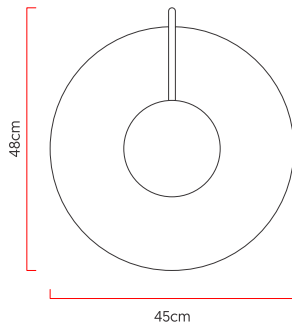

Reference: AR105
 Line: Radiance
 Category: Wall
 Description: Wall Radiance REF AR105
 Dimensions:
 • Height: 18.9in [48cm]
 • Width: 17.72in [45cm]
 • Length: 5.12in [13cm]

Weight: 0.000g
 Material: Natural wood veneer, MDF, Acrylic, Carbon steel

Integrated LED strip 1x driver housed in the luminaire
 Color Temperature: 3000K
 CRI: 90
 Luminous flux: 940 lm
 Delivered lumens: 470 lm
 Total power: 12w
 Input Voltage: 110V - 220V
 Input Frequency: 60 Hz
 Insulation: Class II