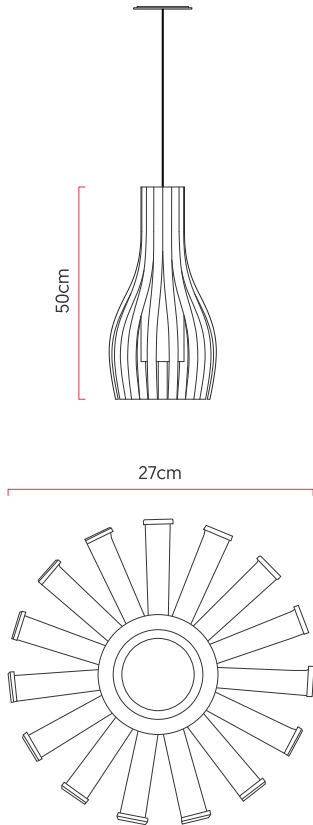

Finishing options

	01 Wood Imbuia		02 Wood Freijo
	03 Wood Walnut		04 Wood Teak
	05 Wood Pine		06 Wood Ebano
	07 Wood Ebano Macassar		08 Wood Platinum
	09 Wood Rovere		10 Wood Linear Walnut
	11 Wood Cinamomo		12 Wood Ironwood