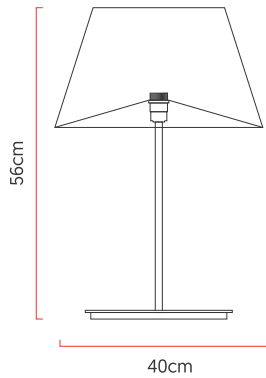

Finishing options

	01 Wood Imbuia		02 Wood Freijo
	03 Wood Walnut		04 Wood Teak
	05 Wood Pine		06 Wood Ebano
	07 Wood Ebano Macassar		08 Wood Platinum
	09 Wood Rovere		10 Wood Linear Walnut
	11 Wood Cinamomo		12 Wood Ironwood