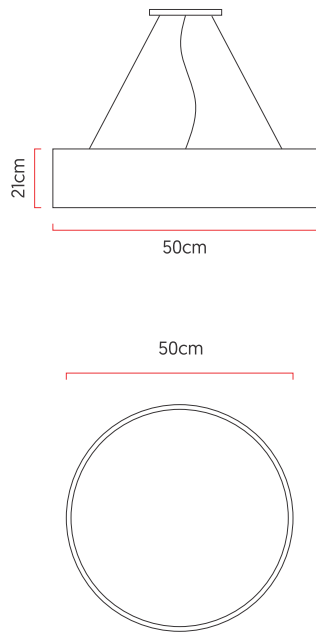

Finishing options

	01 Wood Imbuia		02 Wood Freijo
	03 Wood Walnut		04 Wood Teak
	05 Wood Pine		06 Wood Ebano
	07 Wood Ebano Macassar		08 Wood Platinum
	09 Wood Rovere		10 Wood Linear Walnut
	11 Wood Cinamomo		12 Wood Ironwood