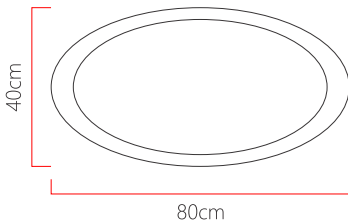

Finishing options

	01 Wood Imbuia		02 Wood Freijo
	03 Wood Walnut		04 Wood Teak
	05 Wood Pine		06 Wood Ebano
	07 Wood Ebano Macassar		08 Wood Platinum
	09 Wood Rovere		10 Wood Linear Walnut
	11 Wood Cinamomo		12 Wood Ironwood