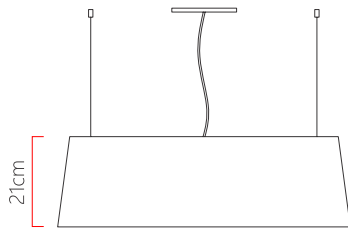

Finishing options

	01 Wood Imbuia		02 Wood Freijo
	03 Wood Walnut		04 Wood Teak
	05 Wood Pine		06 Wood Ebano
	07 Wood Ebano Macassar		08 Wood Platinum
	09 Wood Rovere		10 Wood Linear Walnut
	11 Wood Cinamomo		12 Wood Ironwood