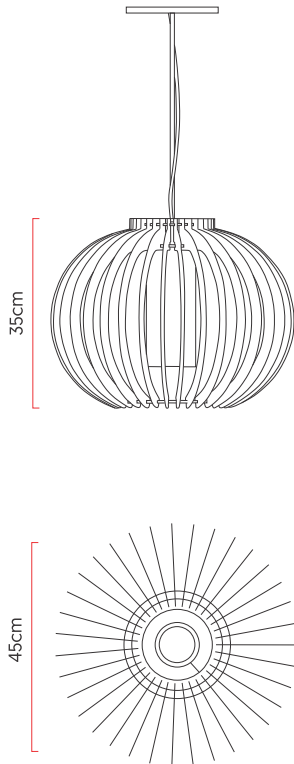

Finishing options

	01 Wood Imbuia		02 Wood Freijo
	03 Wood Walnut		04 Wood Teak
	05 Wood Pine		06 Wood Ebano
	07 Wood Ebano Macassar		08 Wood Platinum
	09 Wood Rovere		10 Wood Linear Walnut
	11 Wood Cinamomo		12 Wood Ironwood