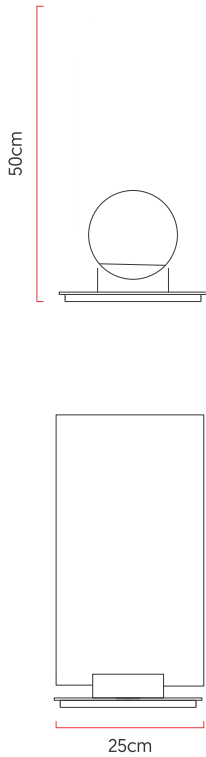

Reference: 5324
 Line: Orb
 Category: Table
 Description: Table Orb REF 5324
 Dimensions:
 • Height: 19.69in [50cm]
 • Width: 9.84in [25cm]
 • Length: 9.84in [25cm]

Weight: 2.000g
 Material: Natural wood veneer, MDF, Glass

Socket: G9 1x bulbs not included
 Color Temperature: According to the bulb
 CRI: According to the bulb
 Luminous Flux: According to the bulb
 Delivered Lumens: According to the bulb
 Total Power: According to the bulb

Input Voltage: 110V - 220V
 Input Frequency: 60 Hz
 Insulation: Class II
 Use of incandescent bulbs is prohibited

Globo de vidro de 15cm de diâmetro

Finishing options

	01 Wood Imbuia		02 Wood Freijo
	03 Wood Walnut		04 Wood Teak
	05 Wood Pine		06 Wood Ebano
	07 Wood Ebano Macassar		08 Wood Platinum
	09 Wood Rovere		10 Wood Linear Walnut
	11 Wood Cinamomo		12 Wood Ironwood