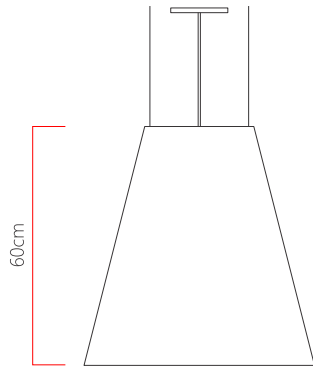

Finishing options

	01 Wood Imbuia		02 Wood Freijo
	03 Wood Walnut		04 Wood Teak
	05 Wood Pine		06 Wood Ebano
	07 Wood Ebano Macassar		08 Wood Platinum
	09 Wood Rovere		10 Wood Linear Walnut
	11 Wood Cinamomo		12 Wood Ironwood