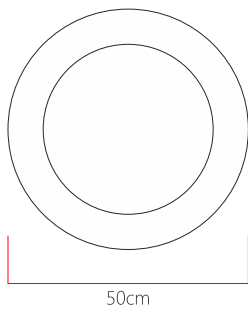

Finishing options

	01 Wood Imbuia		02 Wood Freijo
	03 Wood Walnut		04 Wood Teak
	05 Wood Pine		06 Wood Ebano
	07 Wood Ebano Macassar		08 Wood Platinum
	09 Wood Rovere		10 Wood Linear Walnut
	11 Wood Cinamomo		12 Wood Ironwood