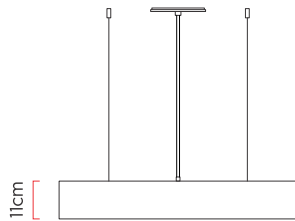

Finishing options

	01 Wood Imbuia		02 Wood Freijo
	03 Wood Walnut		04 Wood Teak
	05 Wood Pine		06 Wood Ebano
	07 Wood Ebano Macassar		08 Wood Platinum
	09 Wood Rovere		10 Wood Linear Walnut
	11 Wood Cinamomo		12 Wood Ironwood