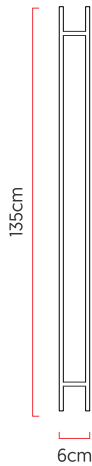

Reference: L104  
 Line: Scala  
 Category: Pendant  
 Description: Pendant Scala REF L104  
 Dimensions:  
 • Height: 4.33in [11cm]  
 • Width: 53.15in [135cm]  
 • Length: 2.76in [7cm]

Weight: 2.800g  
 Material: Natural wood veneer, MDF, Acrylic, Steel cables

Integrated LED strip 1x driver housed in the canopy or ceiling  
 Color Temperature: 3000K  
 CRI: 90  
 Luminous flux: 1716 lm  
 Delivered lumens: 808 lm  
 Total power: 23w  
 Input Voltage: 110V - 220V  
 Input Frequency: 60 Hz  
 Insulation: Class II

Standard support cables 79inch [other measures contact us]

Finishing options

	01 Wood Imbuia		02 Wood Freijo
	03 Wood Walnut		04 Wood Teak
	05 Wood Pine		06 Wood Ebano
	07 Wood Ebano Macassar		08 Wood Platinum
	09 Wood Rovere		10 Wood Linear Walnut
	11 Wood Cinamomo		12 Wood Ironwood