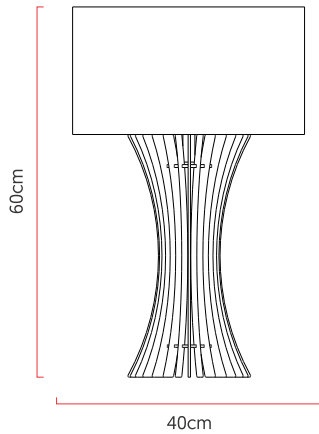

Finishing options

	01 Wood Imbuia		02 Wood Freijo
	03 Wood Walnut		04 Wood Teak
	05 Wood Pine		06 Wood Ebano
	07 Wood Ebano Macassar		08 Wood Platinum
	09 Wood Rovere		10 Wood Linear Walnut
	11 Wood Cinamomo		12 Wood Ironwood