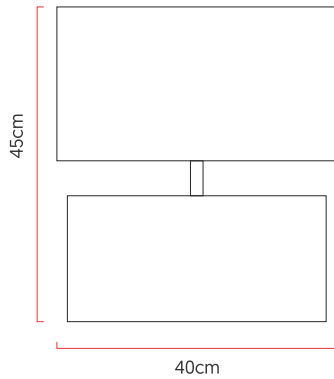

Finishing options

	01 Wood Imbuia		02 Wood Freijo
	03 Wood Walnut		04 Wood Teak
	05 Wood Pine		06 Wood Ebano
	07 Wood Ebano Macassar		08 Wood Platinum
	09 Wood Rovere		10 Wood Linear Walnut
	11 Wood Cinamomo		12 Wood Ironwood